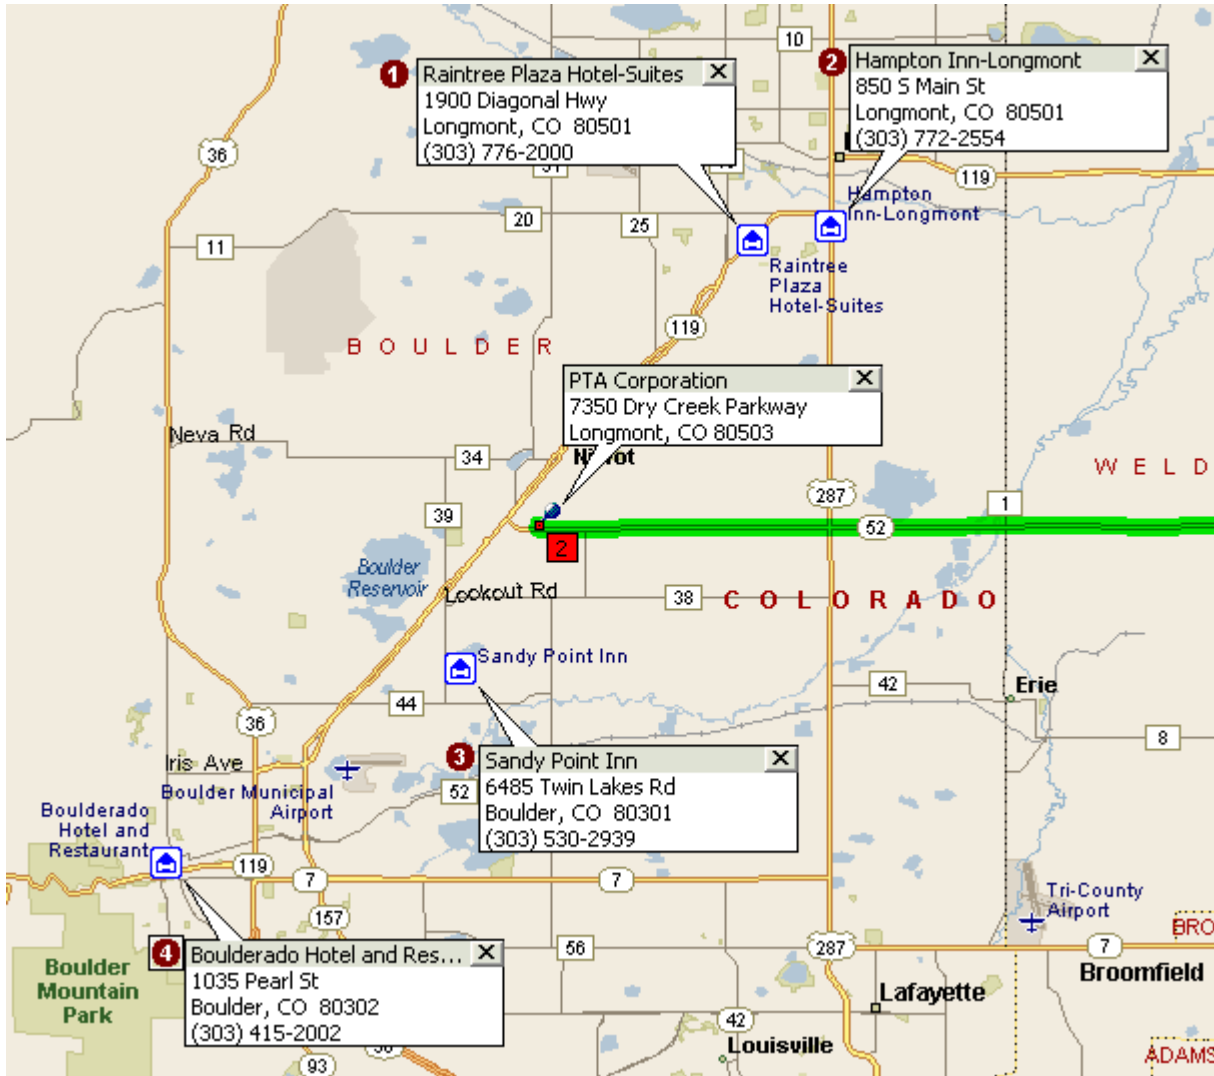

#### For Approx

5.5 mi  
 0.9 mi  
 17.5 mi  
 0.3 mi  
 7.2 mi  
 0.3 mi  
 10.8 mi

#### Toward

E-470  
 E-470 / 120th Avenue  
 I-25 / Denver / FT Collins  
 I-25 / FT Collins  
 CO-52 / Dacono / FT Lupton  
 Boulder/Longmont/Niwot  
 Bear to the right into the parking lot

The "Critical Link" to plastic parts... fast, right and on time!

## Lodging